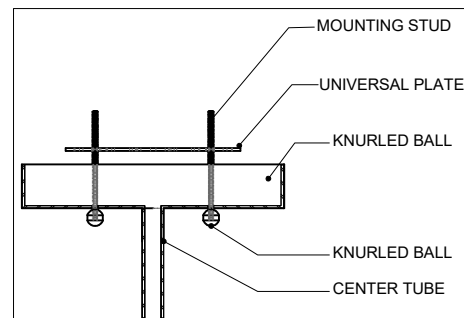

14.00" BODY

3.00" L X 4.00" W  
UNIVERSAL PLATE

TOP VIEW

FRONT VIEW

9999-0063

ALL WORK © 2022 CURREY & COMPANY