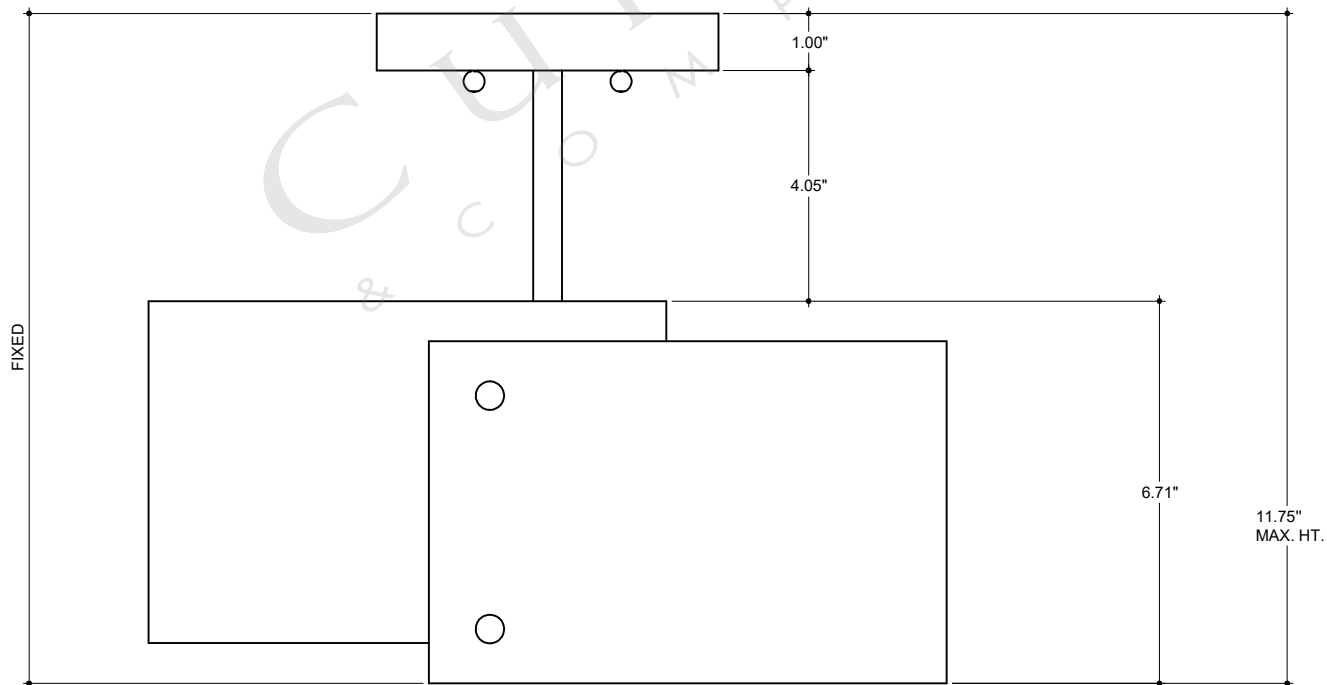

14.00" BODY

3.00" L X 4.00" W  
UNIVERSAL PLATE

TOP VIEW

FRONT VIEW

9999-0063

ALL WORK © 2022 CURREY & COMPANY