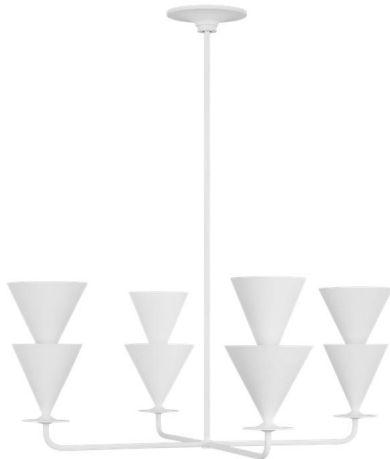

LXC1084CPST: Large Chandelier

Collection: Cornet
UPC #:014817631388
Finish: Cast Plaster (CPST)

Dimensions:

Diameter: 36" **Overall Height:** 70 7/8"
Width: 36" **Wire:** 180" (color/White)
Height: 15 1/4" **Mounting Proc.:** Screw Collar - Stem
Connection: Mounted To Box

Bulbs:

4 - Candelabra G16-1/2 60w Max. 120v - Not included

Features:

- This product may be mounted on a sloped ceiling
- Meets Title 24 energy efficiency standards
- Title 24 compliant if used with Joint Appendix (JA8) approved light bulbs listed in the California Energy Commission Appliance database.

Material List:

1 Body - Steel - Cast Plaster
4 Break - Die Cast Aluminum - Cast Plaster
4 12" Stem - Steel - Cast Plaster
1 6" Stem - Steel - Cast Plaster

Safety Listing:

Safety Listed for Damp Locations

Instruction Sheets:

Trilingual (English, Spanish, and French) (CORNET_CHAND)

Shade / Glass / Diffuser Details:

Part	Material	Finish	Quantity	Item Number	Length	Width	Height	Diameter	Fitter Diameter	Shade Top Length	Shade Top Width	Shade Top Diameter
Shade	Steel	Cast Plaster	4				5 5/8	6				