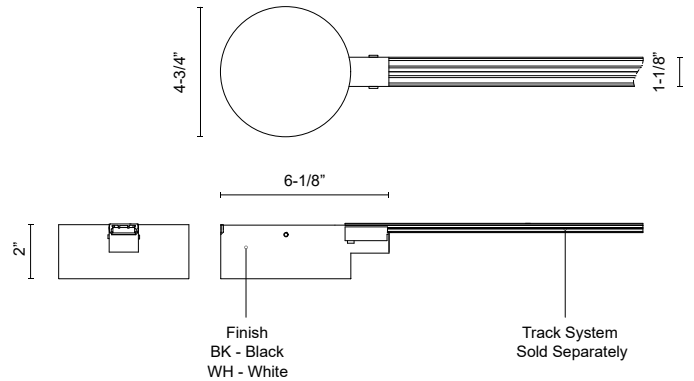

TRILO TR989963

TRILO TRACK SYSTEM

PROJECT

TR989963-BK
Black

TR989963-WH
White

SPECIFICATION DETAILS

Fixture Dimensions	L6-1/8" x W4-3/4" x H2"
Max Track Length	40m
Wattage	72W
Voltage	120V
Dimming	100% - 10%, TRIAC or ELV Dimmer (Not Included)
Location	Dry
Material	Steel + Polymeric Material
Paint Finish	BK02; WH02

* For custom options, consult factory for details.

* For warranty information, please visit www.kuzcolighting.com/warranty

DESCRIPTION

The Power Box Driver Cover can be placed at the end of the Trilo track system. This canopy covers a standard junction box and will house the driver for your system.