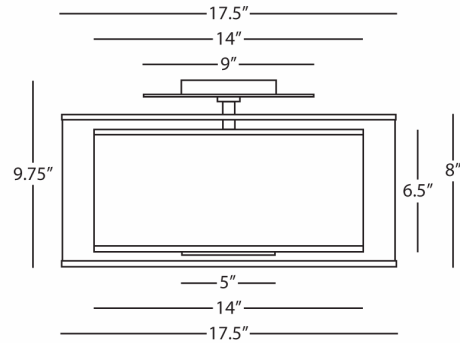

Ascot White Fabric Interior Shade

13.5" Dia. White Acrylic Diffuser

FINISH / SHADE OPTION

S2197 - Stainless Steel Finish

Silver Transparent Fabric

Exterior Shade w/ Ascot White

Fabric

Interior Shade