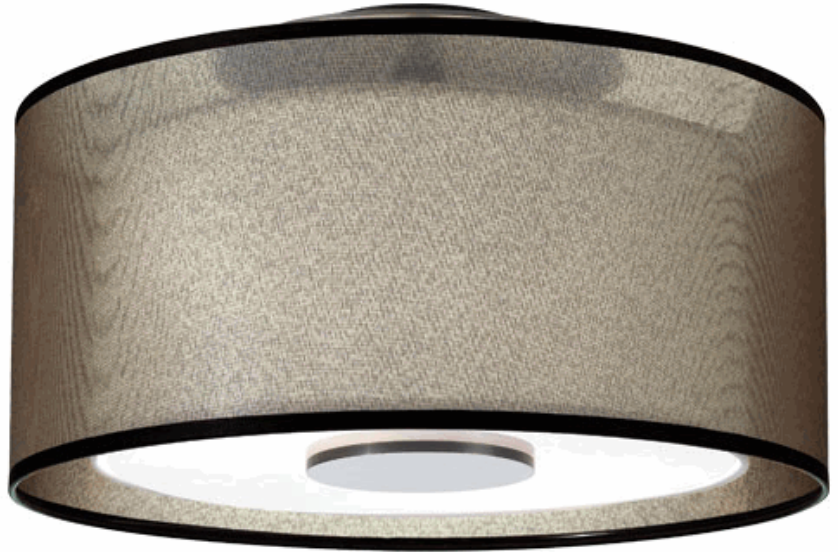

SATURNIA

Z2187

Semi-Flush Mount

2 - 100W Max.

Bulb Type: A

Direct Wire Only

Deep Patina Bronze Finish over Metal

Bronze Transparent Fabric Exterior Shade w/

Ascot White Fabric Interior Shade

13.5" Dia. White Acrylic Diffuser

FINISH / SHADE OPTION

S2197 - Stainless Steel Finish

Silver Transparent Fabric

Exterior Shade w/ Ascot White

Fabric

Interior Shade