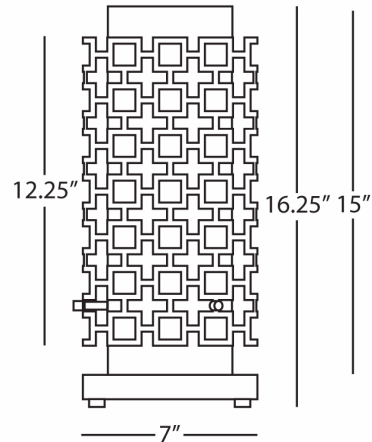

JONATHAN ADLER

PARKER

S660

Table Torchiere

1-60W Max.

Bulb Type: A

Switch: Full Range Dimmer Line Switch

Polished Nickel Finish

White Carrara Marble Base

Frosted White Cased Glass Shade

Perforated Metal Outer Shade

— 5" —

**** Available for Quick SHIP ****