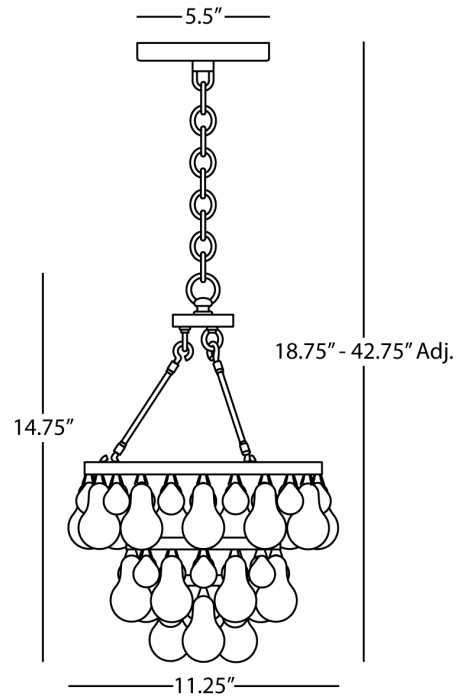

BLING

S1006

Small Chandelier

2-60W Max.

Bulb Type: G, Candelabra Base

Direct Wire

Polished Nickel Finish

Glass Drops

Susp. Hardware: 3 Ft. Chain

FINISH OPTION:

1006 - Antique Brass

Z1006 - Deep Patina Bronze

**** Available for Quick SHIP ****