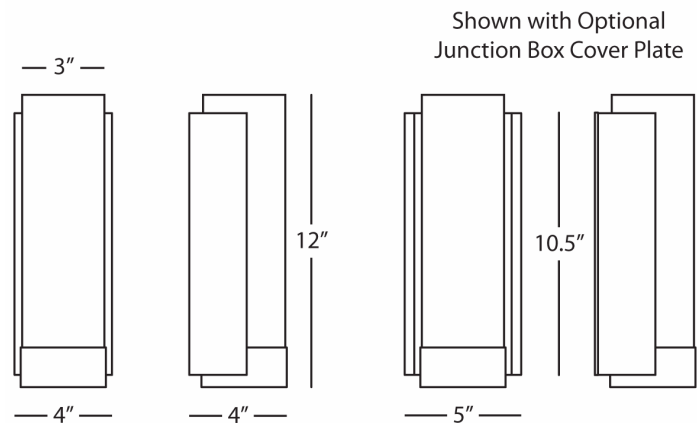

TYRONE

C1310

Wall Sconce*

1-60W Max.

Bulb Type: A

Direct Wire Only

Polished Chrome Finish over Metal /Zinc

White Frosted Glass Shade

FINISH OPTIONS:

B1310 - Antique Silver

S1310 - Polished Nickel

Z1310 - Deep Patina Bronze

***Metal Junction Box Cover Plate in Matching**

Finish Included

**** Available for Quick SHIP ****