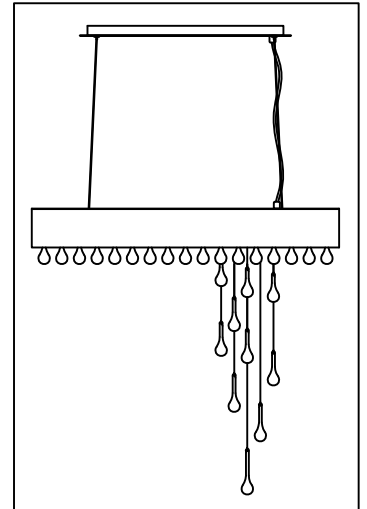

ENGLISH

Specification of installation

In order to ensure safety use, please notice the following items:

- Read and understand the whole Specification.
- Suitable for the use of 110~130V and 60Hz.
- Please wear gloves as installment and avoid rot on the surface of plating.
- Must be installed on the fixed places and be checked annually.
- Please turn off the lighting source by soft cloth as cleaning prohibited to use of rotted detergent.
- Please connect with the local sales service center when there are any abnormality.

- 1 Wall anchor
- 2 Mounting
- 3 Self-tapping screw
- 4 Terminal
- 5 Screw
- 6 G4 bulb
- 7 Crystal

Product coding: 30725CLAL

Crystal hanging diagrammatic sketch