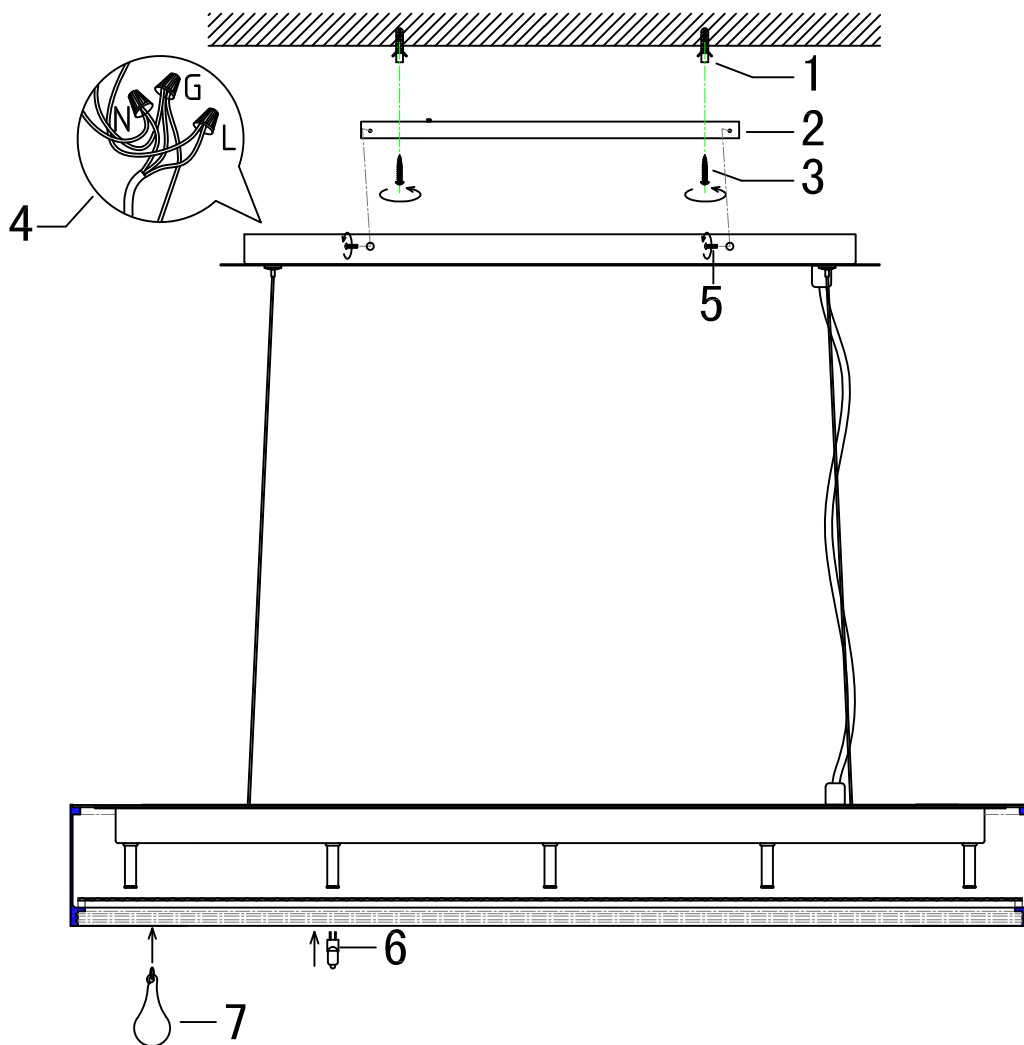

ENGLISH

Specification of installation

In order to ensure safety use, please notice the following items:

- Read and understand the whole Specification.
- Suitable for the use of 110~130V and 60Hz.
- Please wear gloves as installment and avoid rot on the surface of plating.
- Must be installed on the fixed places and be checked annually.
- Please turn off the lighting source by soft cloth as cleaning prohibited to use of rotted detergent.
- Please connect with the local sales service center when there are any abnormality.

- 1 Wall anchor
- 2 Mounting
- 3 Self-tapping screw
- 4 Terminal
- 5 Screw
- 6 G4 bulb
- 7 Crystal

Product coding: 30725CLAL

Crystal hanging diagrammatic sketch