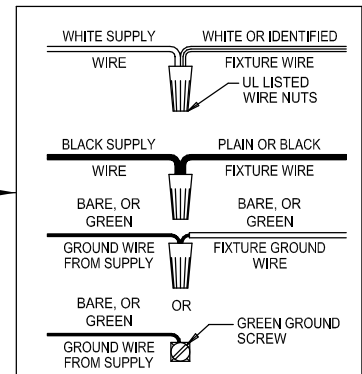

WARNING - the edge of the wall plate must be sealed to the wall with a permanent waterproof material (latex, silicone, urethane, etc.) to comply with U.L. requirements.

NOTE: For more product specifications and information see www.progresslighting.com

ASSEMBLY STEPS:
ASSEMBLAGE ÉTAPES:
MONTAJE PASOS:

1. B → A, C
2. D → E
3. F → G, A
4. H1 → H2
5. J → K
6. L → F
7. M → F
8. N → F

C, & E
 (NOT FURNISHED)
 (NON FOURNIE)
 (NO INCLUIDA)

Instructions d'Assemblage et Installation