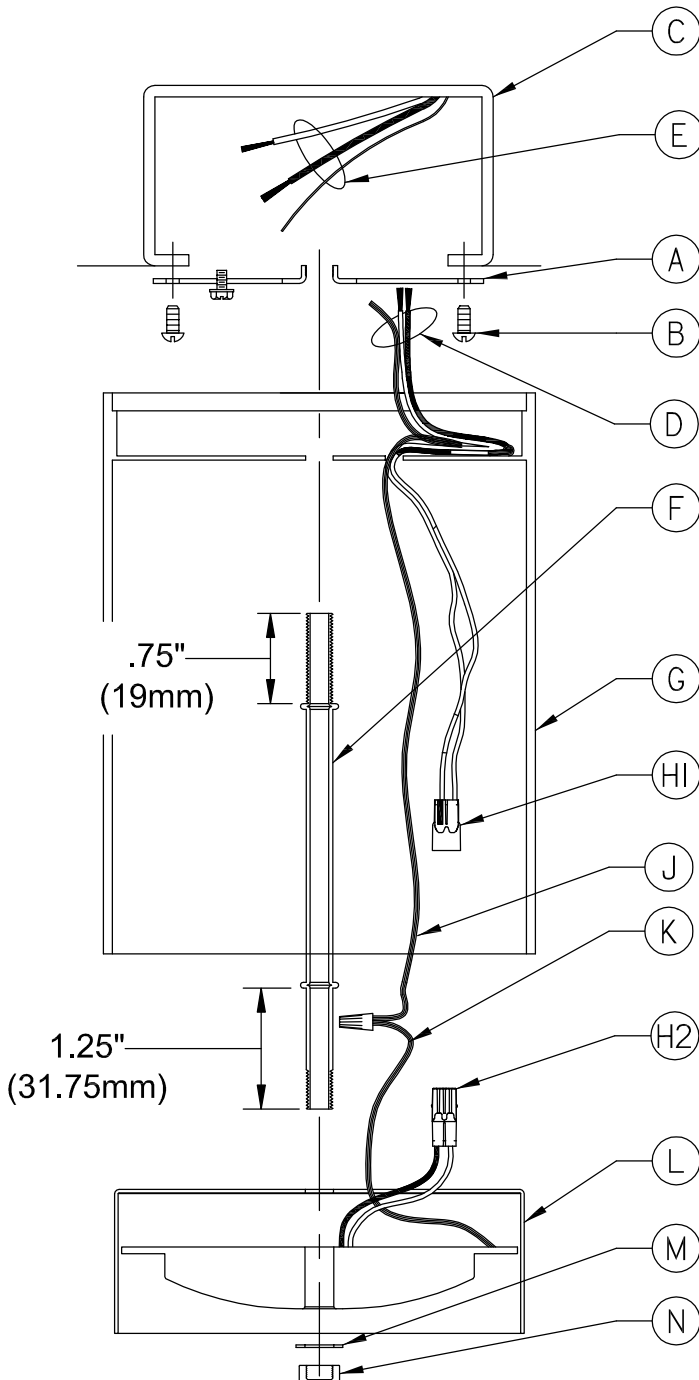

Assembly & Installation Instructions

CAUTION: Read instructions carefully and turn electricity off at main circuit breaker panel before beginning installation.

P5774 SERIES

WARNING - If any Special Control Devices are used with this Fixture, Follow the Instructions Carefully to assure full compliance with N.E.C. requirements. If there are any questions, contact a Qualified Electrical Contractor.

WARNING - the edge of the wall plate must be sealed to the wall with a permanent waterproof material (latex, silicone, urethane, etc.) to comply with U.L. requirements.

NOTE: For more product specifications and information see www.progresslighting.com

ASSEMBLY STEPS:
ASSEMBLAGE ÉTAPES:
MONTAJE PASOS:

1. B → A, C
2. D → E
3. F → G, A
4. H1 → H2
5. J → K
6. L → F
7. M → F
8. N → F

C, & E
 (NOT FURNISHED)
 (NON FOURNIE)
 (NO INCLUIDA)

Instructions d'Assemblage et Installation